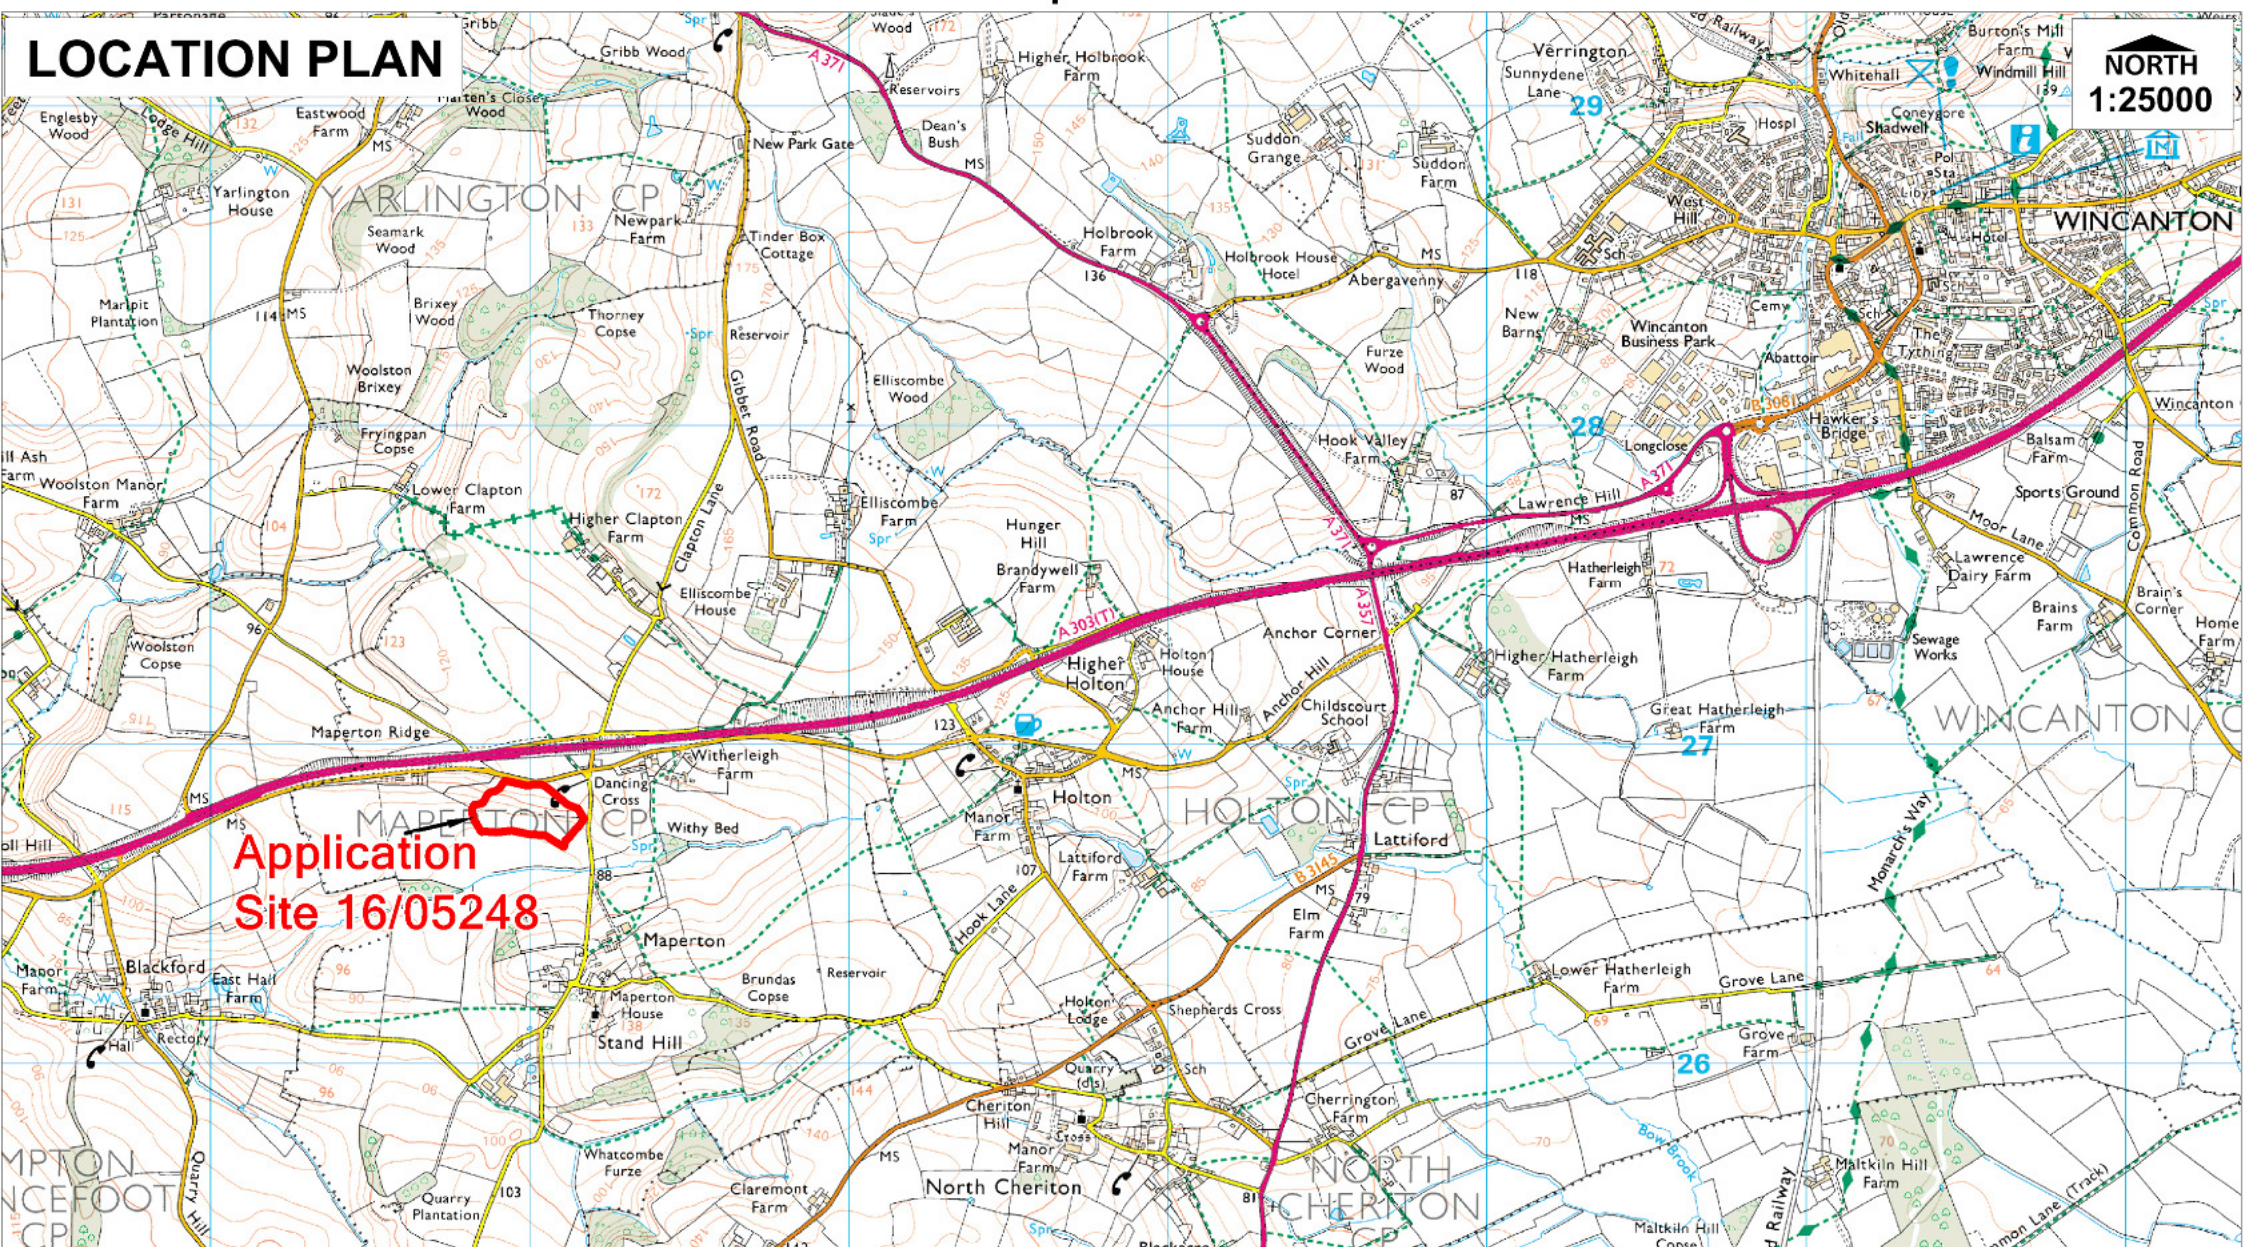

LOCATION PLAN

Application
Site 16/05248

Philip Higginbottom
Service Manager
Planning Control, Enforcement and Compliance
Community & Environmental Services
Somerset County Council
County Hall TAUNTON TA1 4DY

© Reproduced from Ordnance Survey Mapping with the permission of the Controller of Her Majesty's Stationery Office Crown Copyright.
Unauthorised reproduction infringes Crown Copyright and May lead to prosecution or Civil Proceedings. Licence Number: 100038382 (2011) ©

Site Name:
Maperton Ridge Agricultural
Land Re-Profiling

Planning Control
Drawn by: P Silvers Dated: 9 February 2017